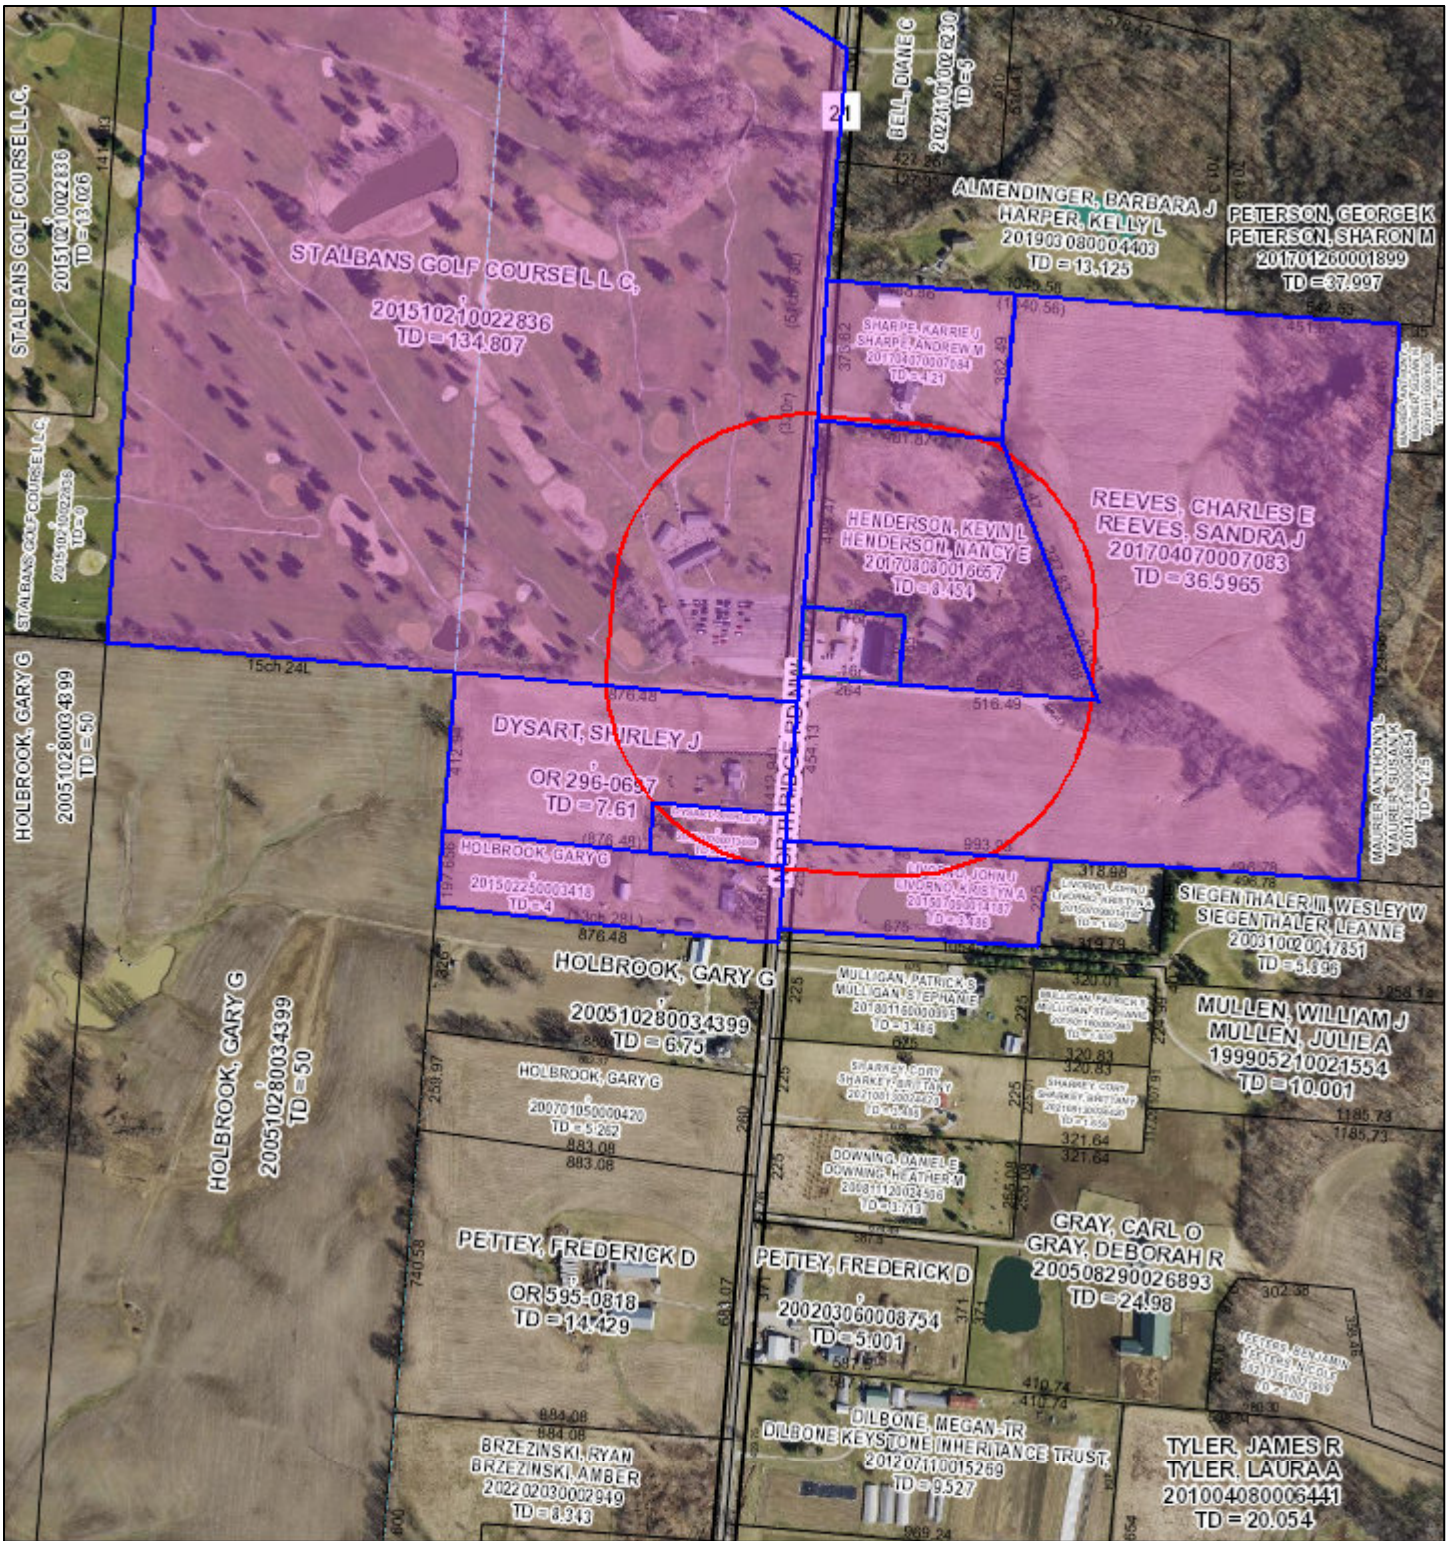

# Buffer Map

February 27, 2025

LICKING COUNTY TAX MAP

# Property Report

Address		
N/A DONS AUTOMOTIVE COLLISION & REPAIR LLC -- 3810 NORTHRIDGE RD NW		
Engineer's Pin	Owner	Auditor's PIN
02140000100000004000	N/A DONS AUTOMOTIVE COLLISION & REPAIR LLC	SK032142-0000
Tax Acreage	Deed Acreage	Official Record
1	0	201806040011241